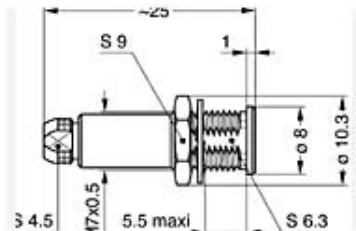

Part Number . . . [➔](#)

PSA.00.010.CZZN22

Status Active

Size/Series 00 / 00

Matching FFA.00.010.CZZN22

[Request a quote](#)

MECHANICAL DETAILS

- Shell Style/Model** PSA*: Fixed receptacle, nut fixing, with cable collet
- Keying** 2 keys (alpha=30, plug: male contacts, receptacle: female contacts)
- Housing Material** Brass (chrome plated) shell and collet nut, nickel plated brass latch sleeve and mid pieces
- Cable Fixing** J : 0 - 0 mm
- Variant** :

	A	L
mm.	8	25
in.	0.31	0.98

PERFORMANCE DETAILS

OTHER CHARACTERISTICS

Endurance (Shell)

IP Rating

50

Catalog