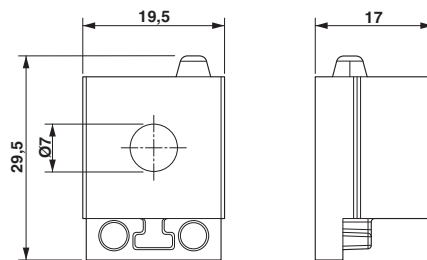

Key Commercial Data

Packing unit	1 pc
Minimum order quantity	10 pc
Weight per Piece (excluding packing)	8.0 g
Custom tariff number	85472000
Country of origin	Poland

Technical data

Dimensions

External cable diameter	1x 6 mm ... 7 mm
Length	29.5 mm
Width	19.5 mm
Height	17 mm

Drawings

Dimensional drawing

Dimensional drawing